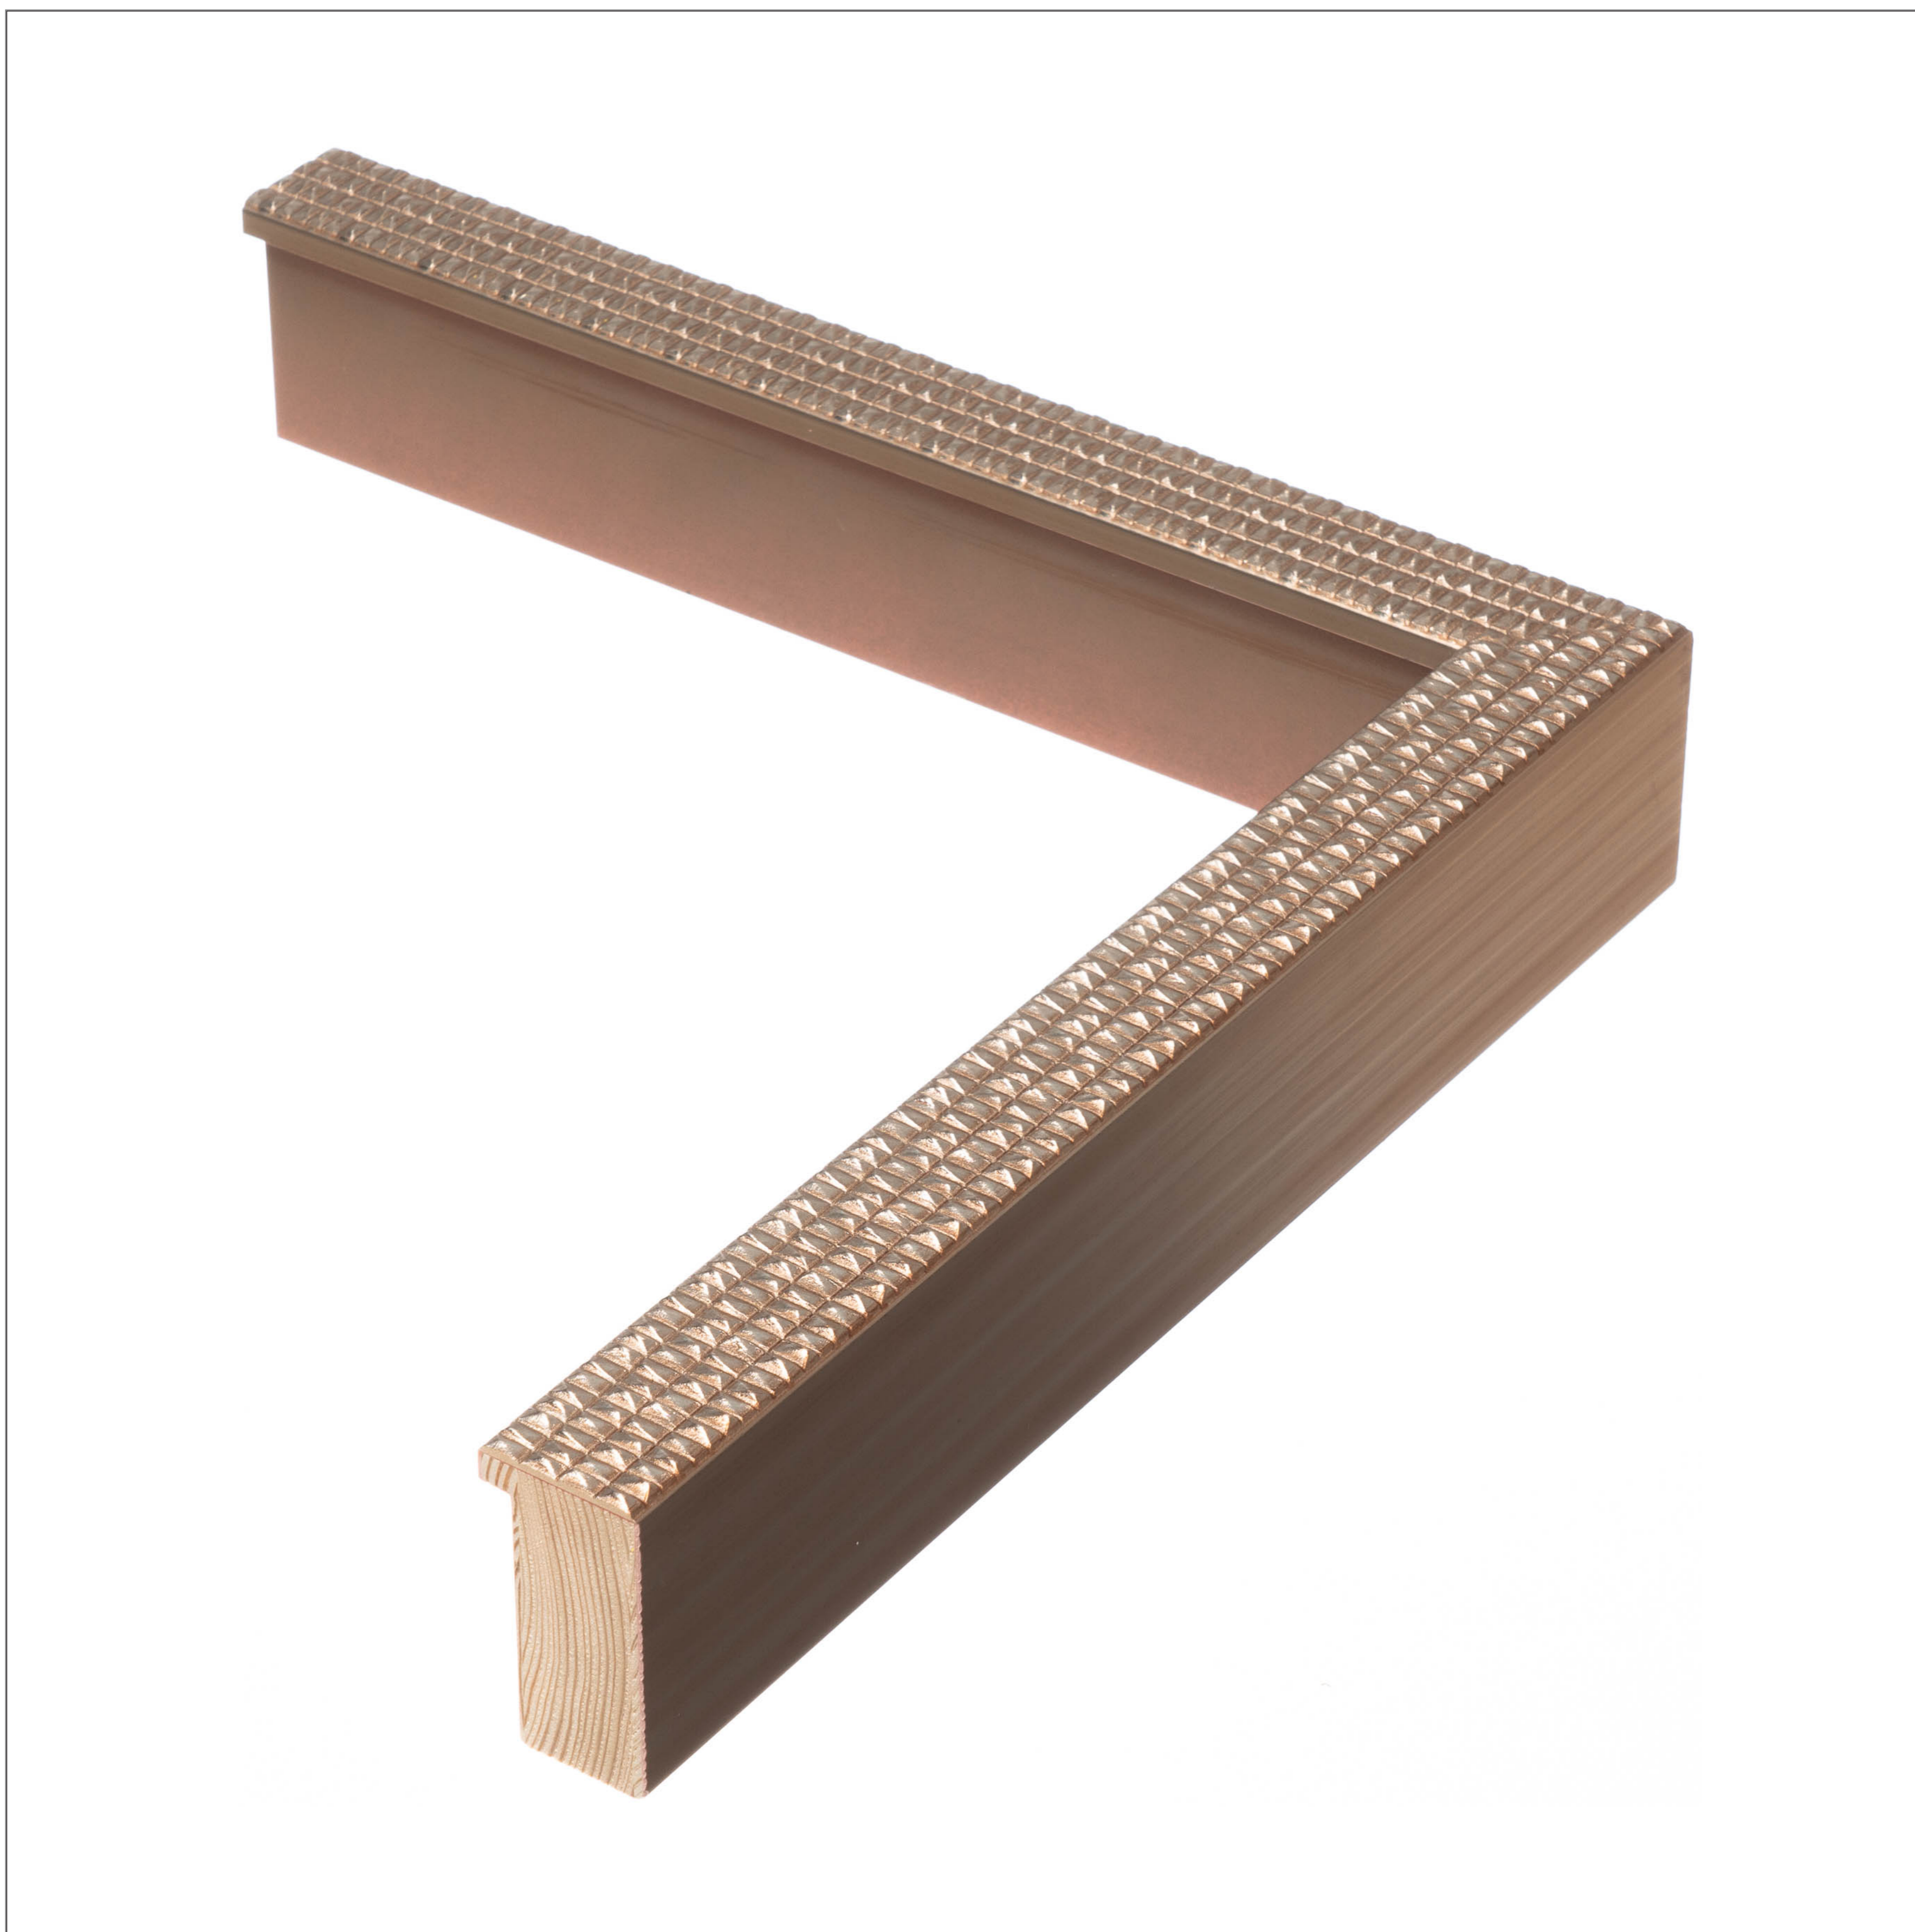

3D - Top Perspective

3057052

The Vintage Collection

Specifications

Dimensions

Width 1 3/16" · Height 2 1/4" · Rabbet Height 1 7/8"

Color

Rose Gold

Finish

Leafed

Profile

Flat

Moulding Type

Frame moul

Available As

Chop, Join, Length, Rail, Corner Sample